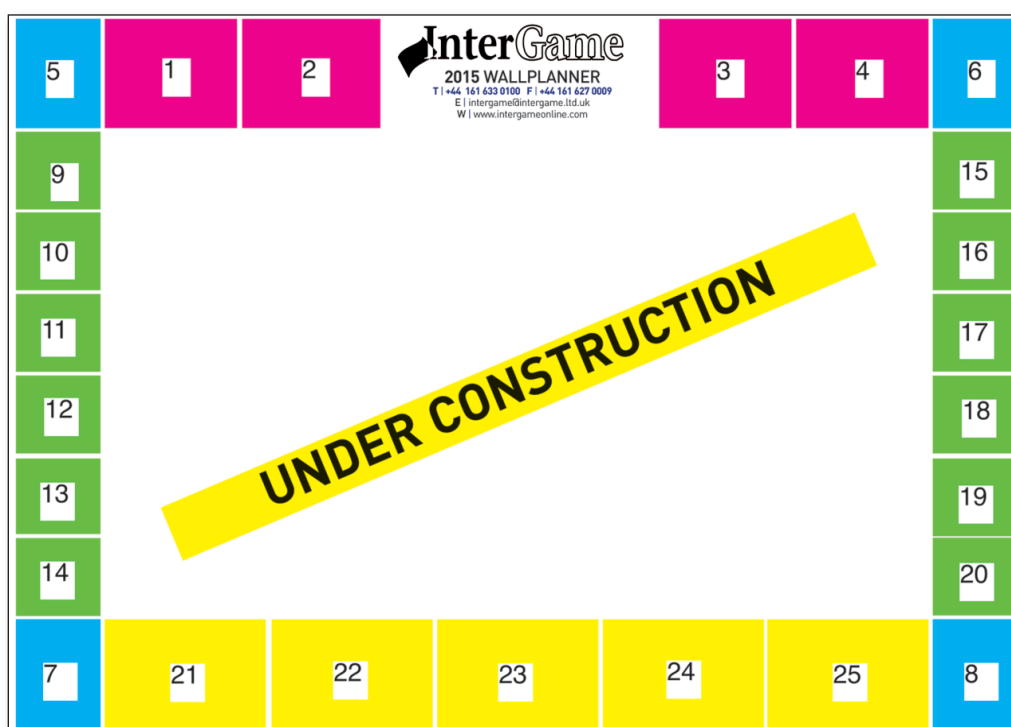

INTERGAME WALLPLANNER 2015

SIZES AND RATES

Boxes 1 - 4

110mm (w) X 90mm (h)

Rate: £1250

Boxes 5 - 8

70mm (w) X 90mm (h)

Rate: £695

Boxes 9 - 20

70mm (w) X 64mm (h)

Rate: £595

Boxes 21 - 25

134mm (w) X 90mm (h)

Rate: £995

SPACE RESERVATION NOVEMBER 7 - MATERIALS DECEMBER 2