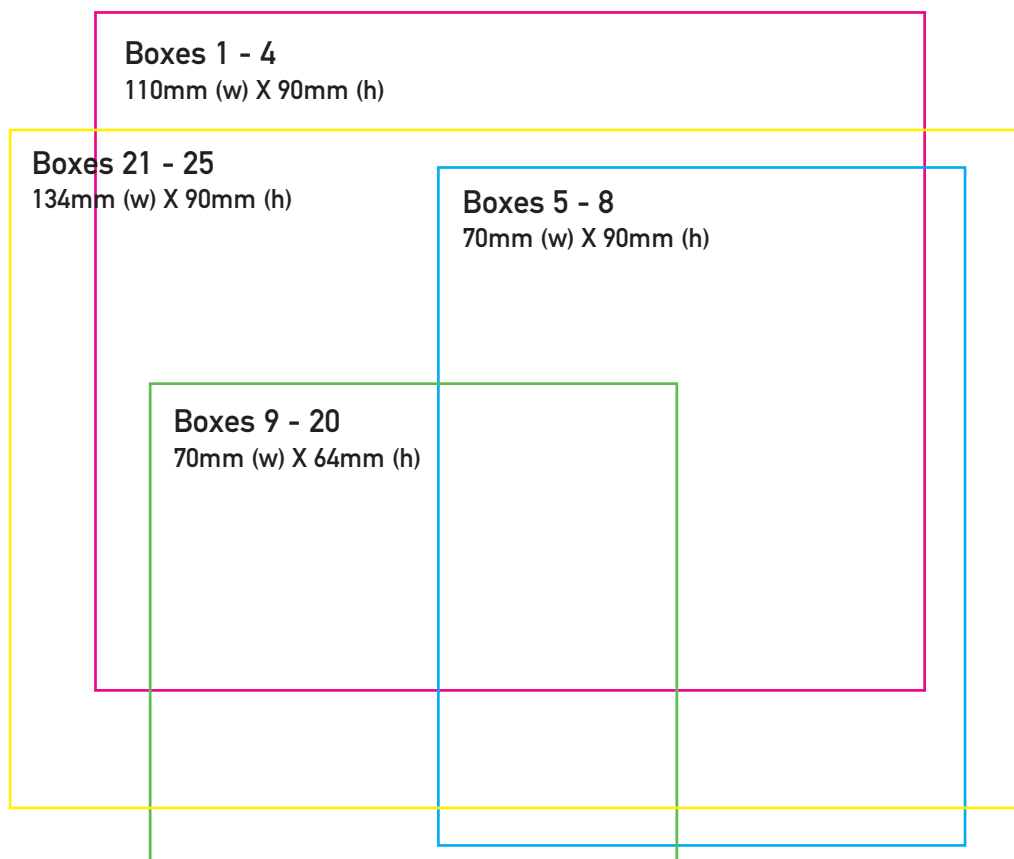

INTERGAME WALLPLANNER 2015

SIZES AND RATES

Boxes 1 - 4

110mm (w) X 90mm (h)

Rate: £1250

Boxes 5 - 8

70mm (w) X 90mm (h)

Rate: £695

Boxes 9 - 20

70mm (w) X 64mm (h)

Rate: £595

Boxes 21 - 25

134mm (w) X 90mm (h)

Rate: £995

SPACE RESERVATION NOVEMBER 7 - MATERIALS DECEMBER 2